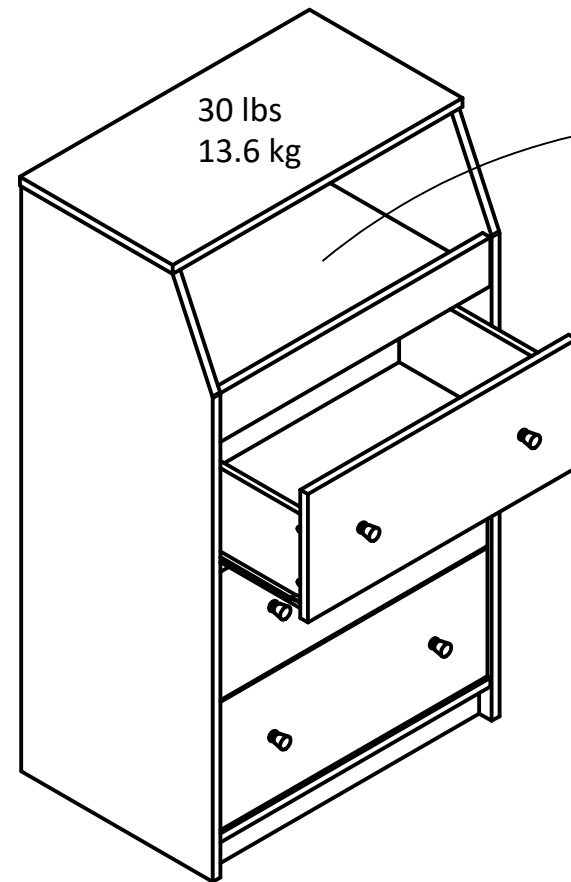

**6252**

Storage dimensions:  
22.20 in. (56.4 cm) W  
10.08 in. (25.6 cm) H  
14.92 in. (37.9 cm) D  
1.92 cubic feet

Interior Drawer dimensions:  
20.16 in. (51.2 cm) W  
5.89 in. (14.9 cm) H  
12.97 in. (32.9 cm) D  
0.89 cubic feet each drawer

Wood Breakdown: 90%  
Total storage: 4.59 cubic feet

Overall Product Size:  
23.70"W x 15.67"D x 42.20"H  
60.2cm W x 39.8cm D x 107.2cm H

Maximum Weight Capacities  
Unit Weight: 75 lbs. (34.0 kg)