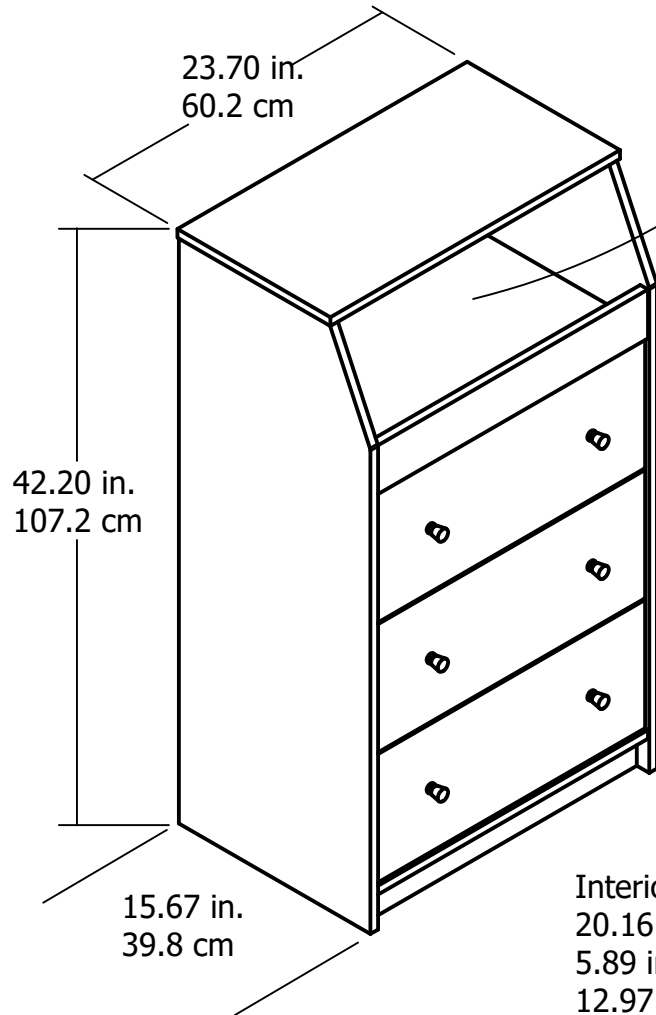

**6252**

Storage dimensions:  
22.20 in. (56.4 cm) W  
10.08 in. (25.6 cm) H  
14.92 in. (37.9 cm) D  
1.92 cubic feet

Interior Drawer dimensions:  
20.16 in. (51.2 cm) W  
5.89 in. (14.9 cm) H  
12.97 in. (32.9 cm) D  
0.89 cubic feet each drawer

Wood Breakdown: 90%  
Total storage: 4.59 cubic feet

Overall Product Size:  
23.70"W x 15.67"D x 42.20"H  
60.2cm W x 39.8cm D x 107.2cm H

Maximum Weight Capacities  
Unit Weight: 75 lbs. (34.0 kg)